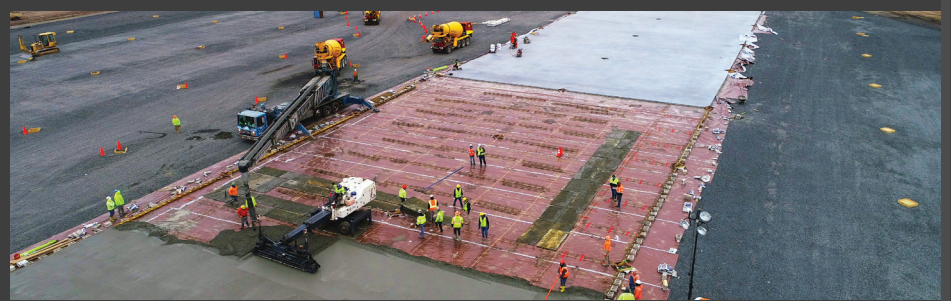

Drago® Wrap
Vapor Intrusion Barrier

Also available: Drago Wrap Soil Gas Barrier and Drago Wrap Soil Gas Retarder

ACCESSORIES