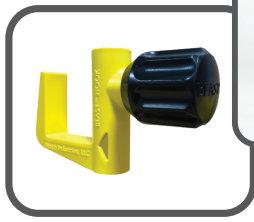

VAPOR BARRIER SAFE!

Beast® Screed is a fixed-elevation, point-to-point guide screed system designed to replace common wet-screed methods.

Now concrete placement crews can utilize the Beast Screed System on elevated deck pours with **Beast® Deck Foot**.

Improve efficiency and maintain concrete floor levelness with the Beast Screed System!

Beast® Hook is a **faster, easier** way to set 2x4 overhead screeds. Use **Beast® Foot** and **Beast Form Stake** and make it a vapor barrier-safe screed system.