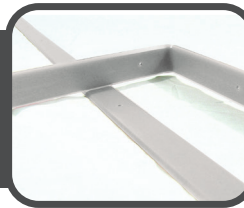

PANGO® SEALANT AND PANGO® SEALANT FORM
DETAIL PIPE PENETRATIONS

PANGO® TERM BAR
MECHANICAL FASTENER