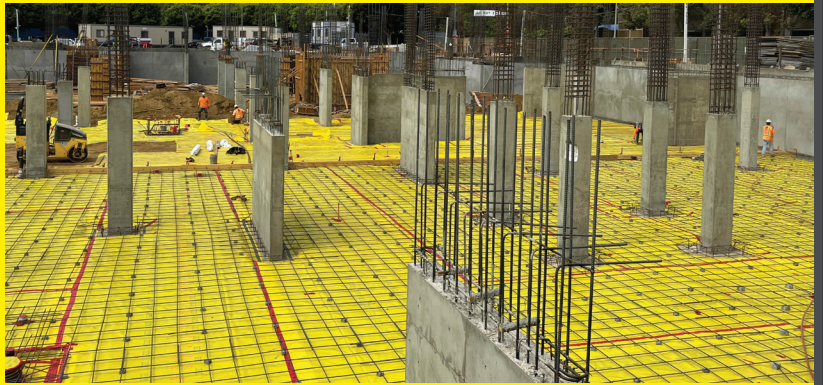

- Stego Wrap 20-MIL Vapor Barrier (Class A)
- Stego Wrap 15-MIL Vapor Barrier (Class A)
- Stego Wrap 10-MIL Vapor Retarder (Class A)

ACCESSORIES

Stego has the accessories you need to complete an ASTM E1643-compliant installation.

STEGO® TAPE

This adhesive is pressure-sensitive, making it ideal for sealing Stego Vapor Wrap seams and penetrations.