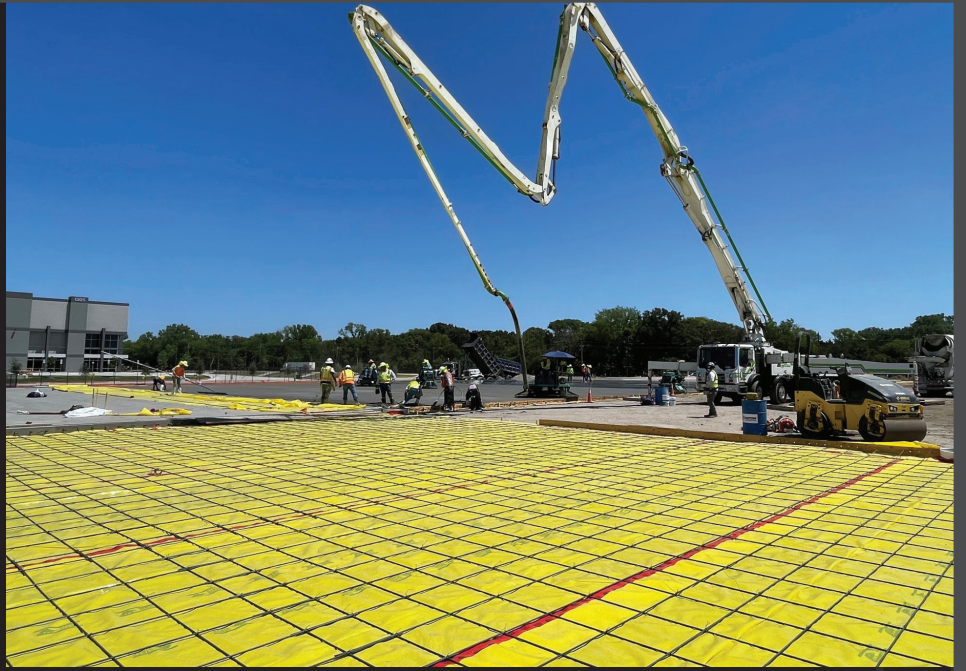

STEGO®

INDUSTRY-LEADING BARRIERS
AND UNRIVALED SUPPORT

Our clients have made **Stego Wrap** the most widely-specified below-slab vapor barrier in North America.

Stego brings not only an unmatched track record of proven performance but also an express warranty in support of your building - **The Stego Life of the Building™ Warranty**

VAPOR BARRIERS AND RETARDERS

Stego Wrap Stands the Test of Time

Stego® Wrap

- Stego Wrap 20-MIL Vapor Barrier (Class A)
- Stego Wrap 15-MIL Vapor Barrier (Class A)
- Stego Wrap 10-MIL Vapor Retarder (Class A)

STEGOTACK® TAPE

A double-sided adhesive strip used to bond and seal Stego Wrap to concrete, masonry, wood, metal, and other surfaces.

STEGO® CRETE CLAW® TAPE

A multi-layered tape/detail strip that will mechanically seal Stego Wrap Vapor Barrier to concrete.